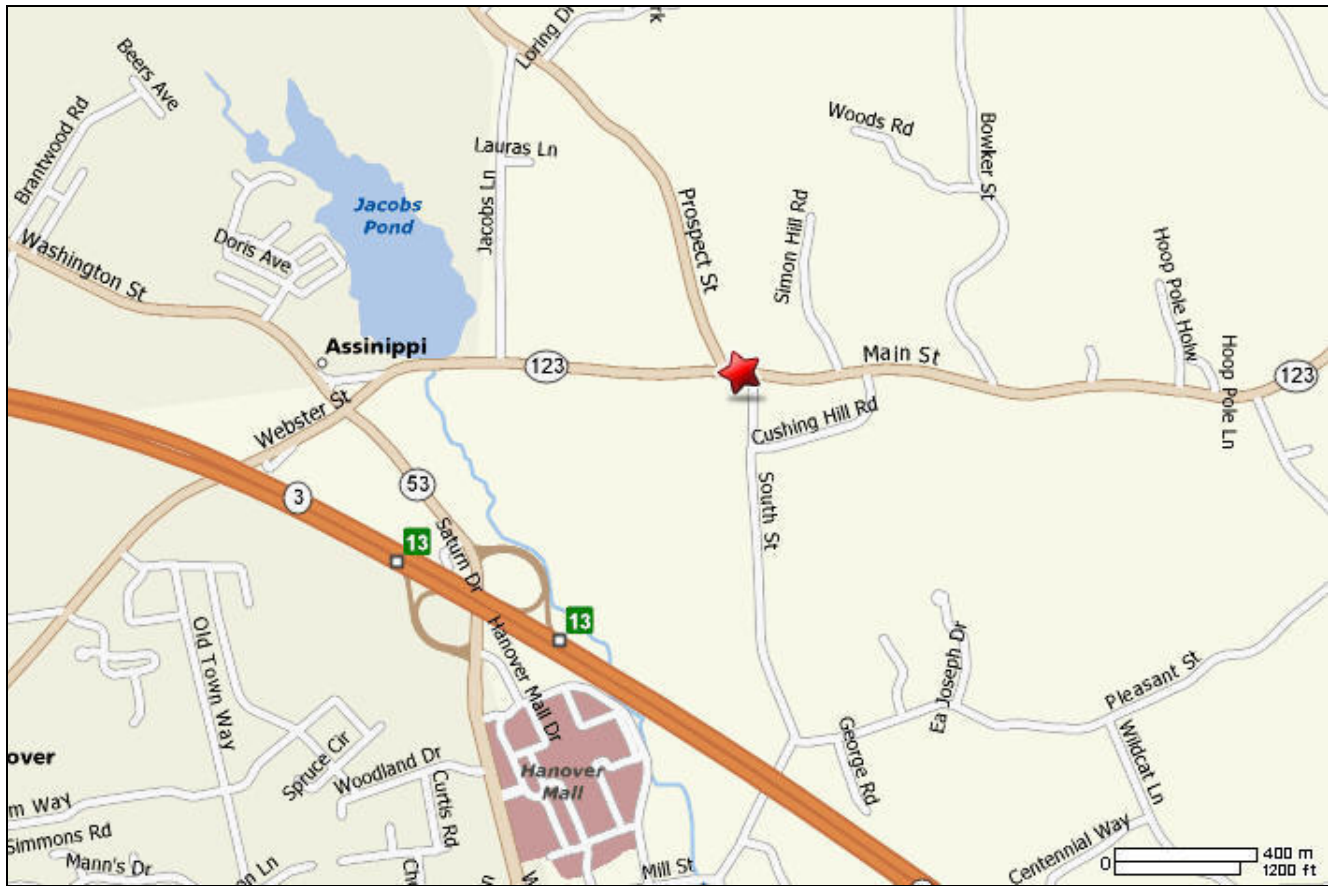

Dreamchasers Theatre Arts Center
142 Main St
Norwell, MA 02061-2411 (508) 224-4548

Directions:

Dreamchasers classes and productions are held at the Norwell Grange, located on Main Street at the corner of South Street in Norwell.

From Route 3 Southbound:

- Take exit 13 (Route 53/Washington Street). Turn left at the lights at the end of the exit ramp.
- Follow Washington Street about 1/2 mile to the set of lights at Route 123. Turn Right.
- Follow Route 123 0.8 mi., to South Street.
- Turn Right on South Street.
- The parking lot for the Grange Hall is almost immediately on your right.

From Route 3 Northbound:

- Take exit 13 (Route 53/Washington Street). Turn right at the lights at the end of the exit ramp
- Follow Washington Street about 1/2 mile to the set of lights at Route 123. Turn Right.
- Follow Route 123 0.8 mi., to South Street.
- Turn Right on South Street.
- The parking lot for the Grange Hall is almost immediately on your right.